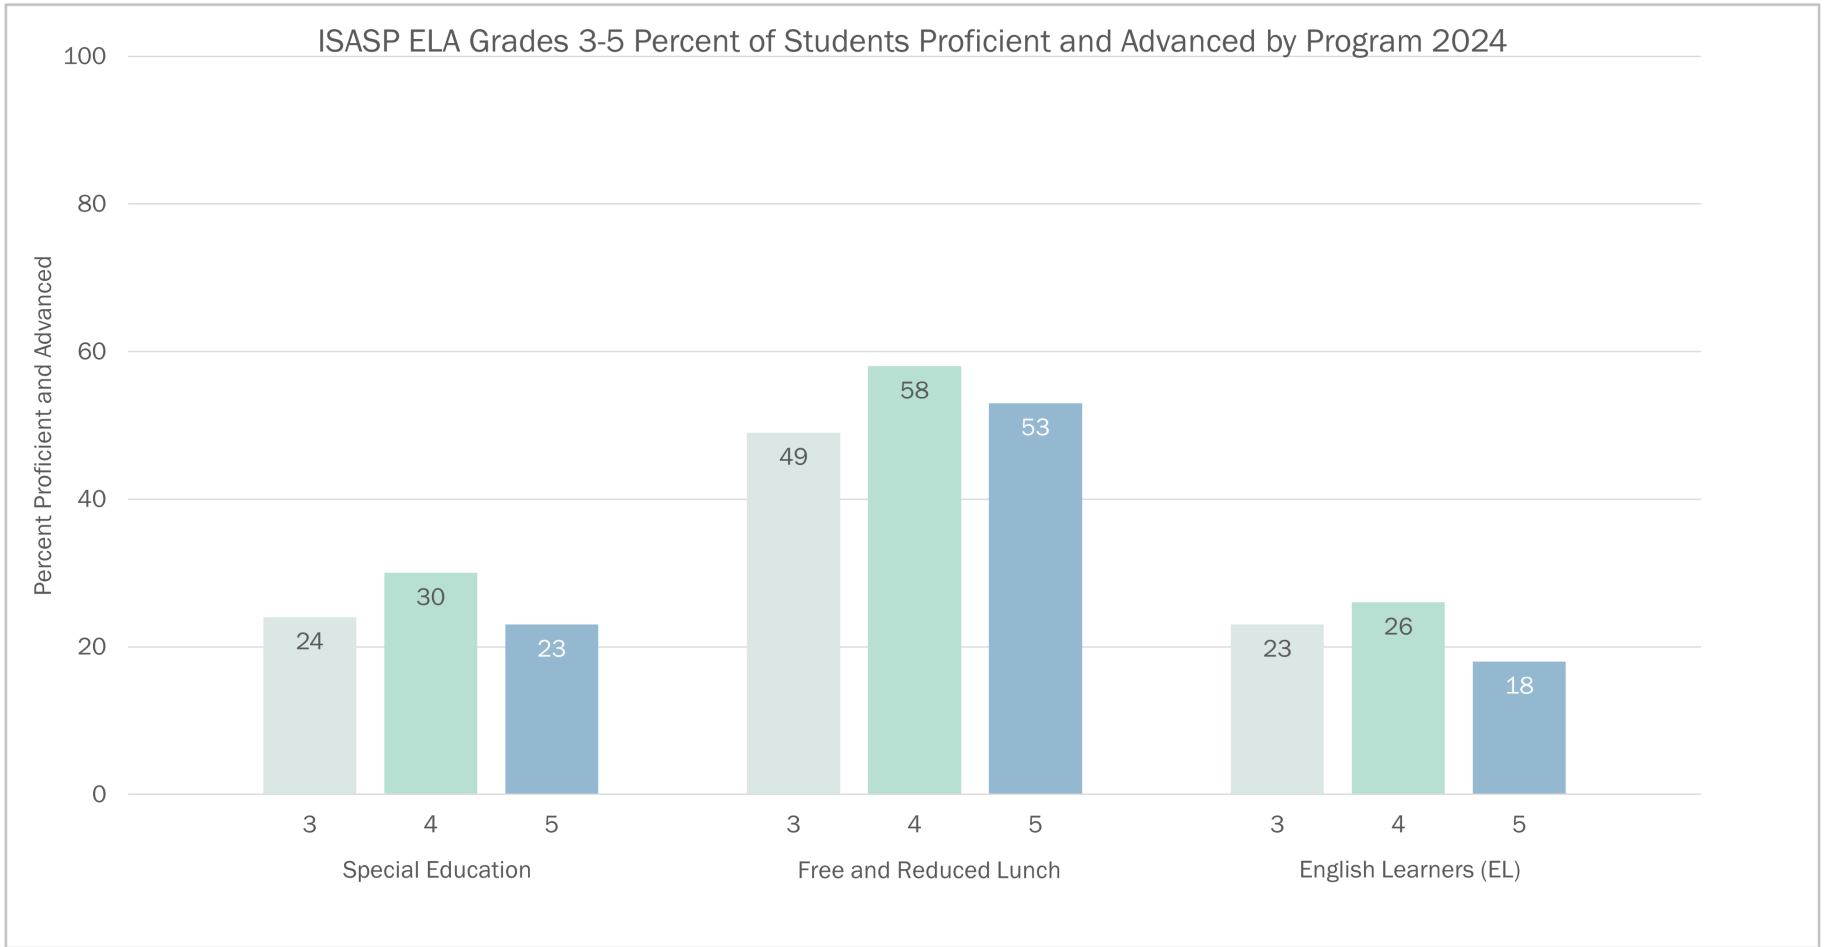

Percent of Iowa Students Proficient and Advanced for Grades 3 to 5

- English Language Arts (ELA)