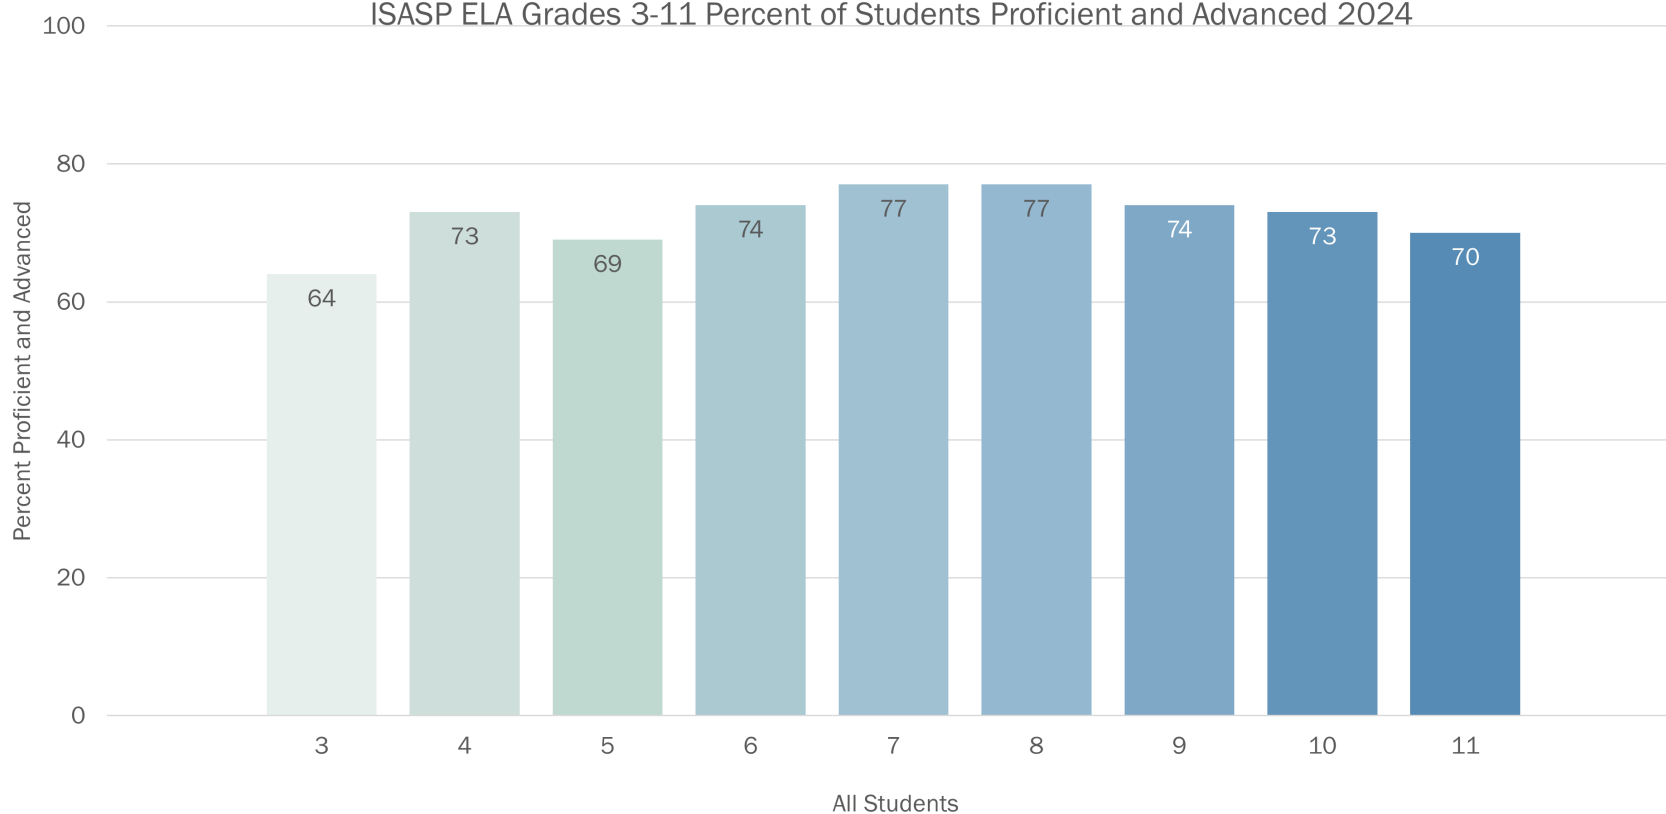

# ISASP Spring 2024 State Level Results

Performance by Demographic  
Groups

ISASP ELA Grades 3-11 Percent of Students Proficient and Advanced 2024