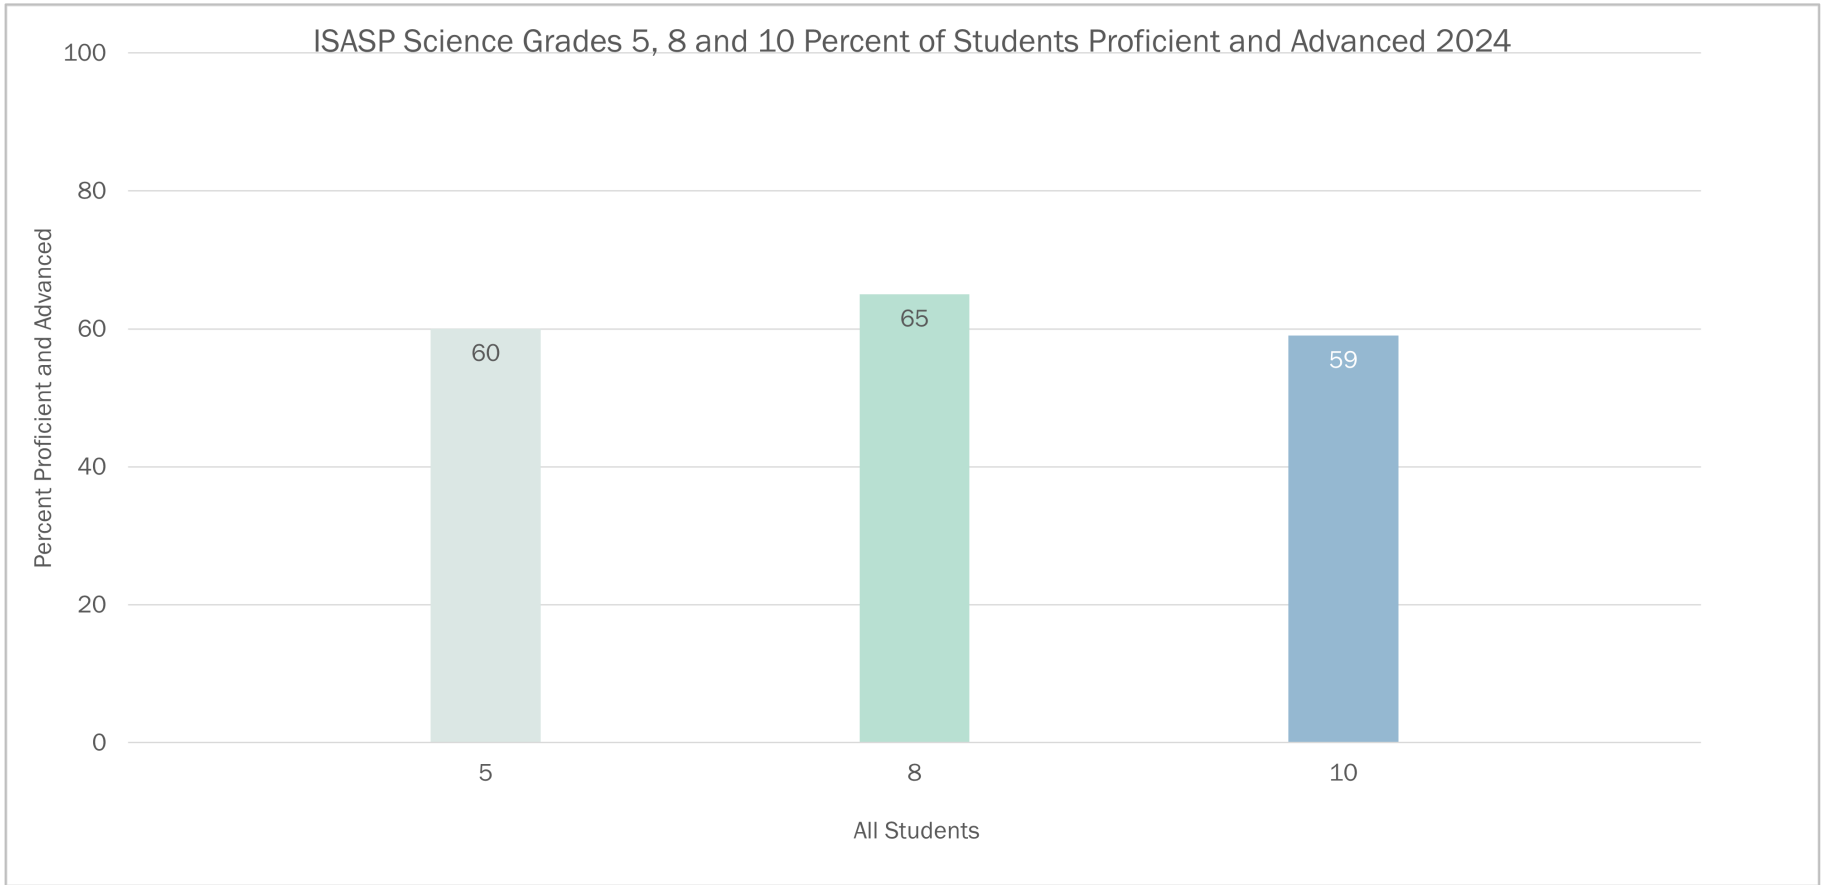

Percent of Iowa Students Proficient and Advanced for Grades 5, 8 and 10

- Science