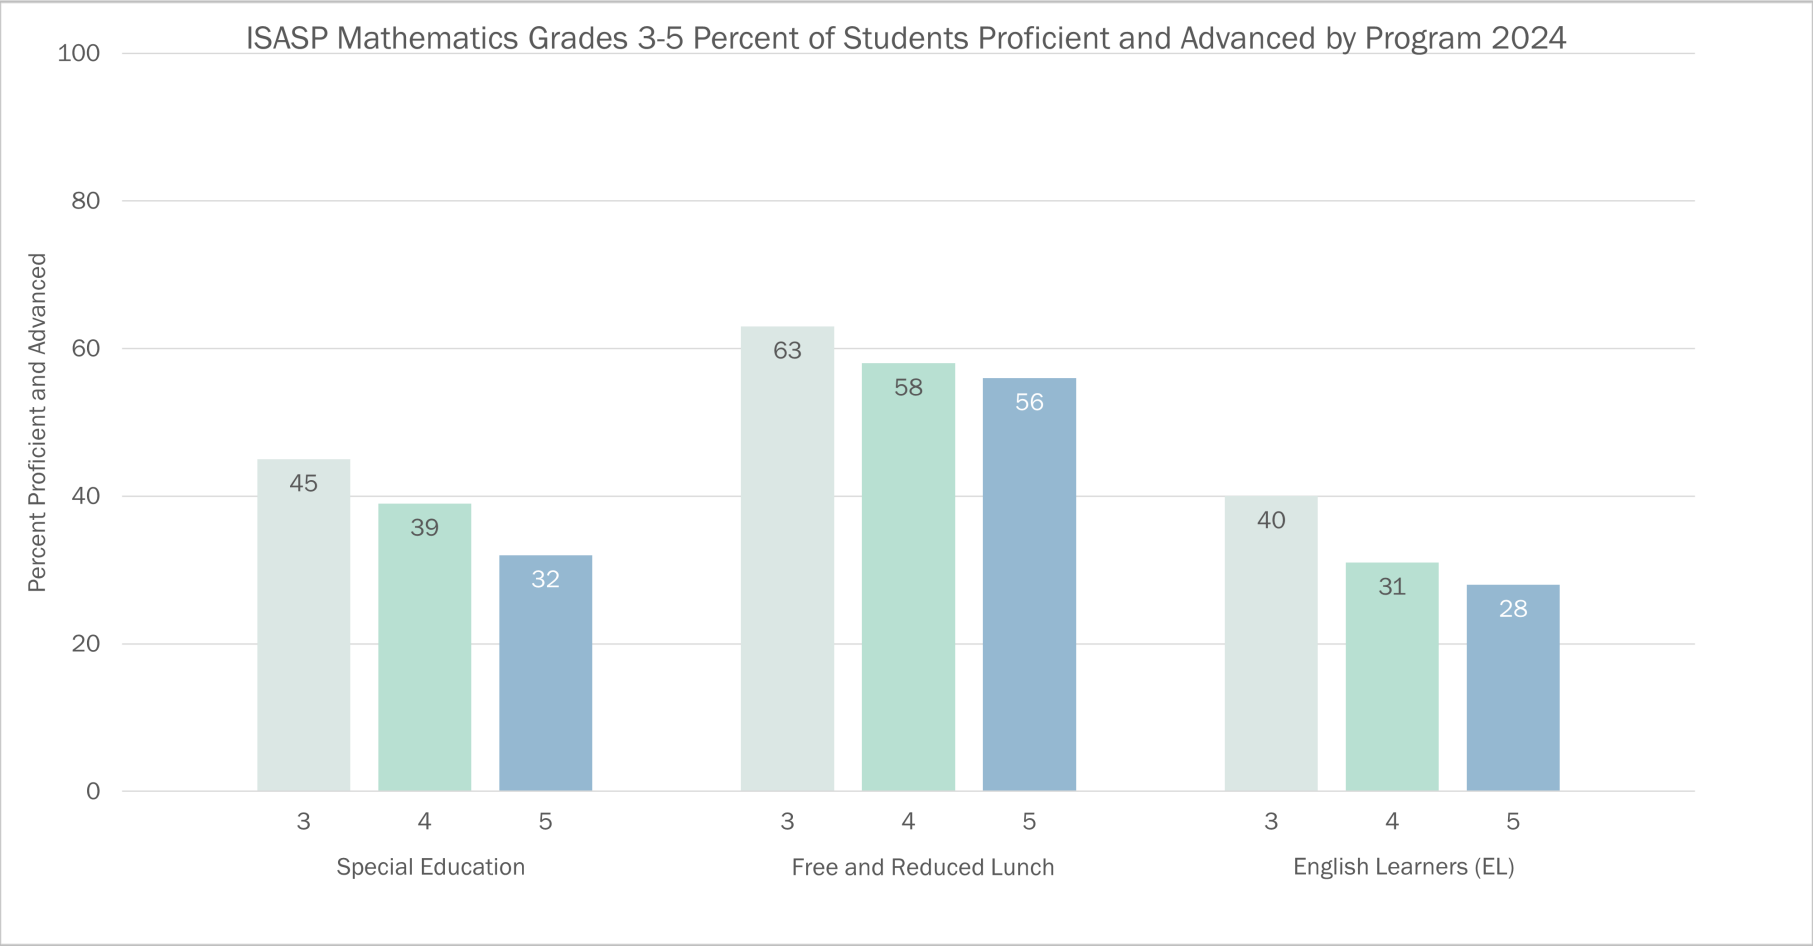

Percent of Iowa Students Proficient and Advanced for Grades 3 to 5

■ Mathematics