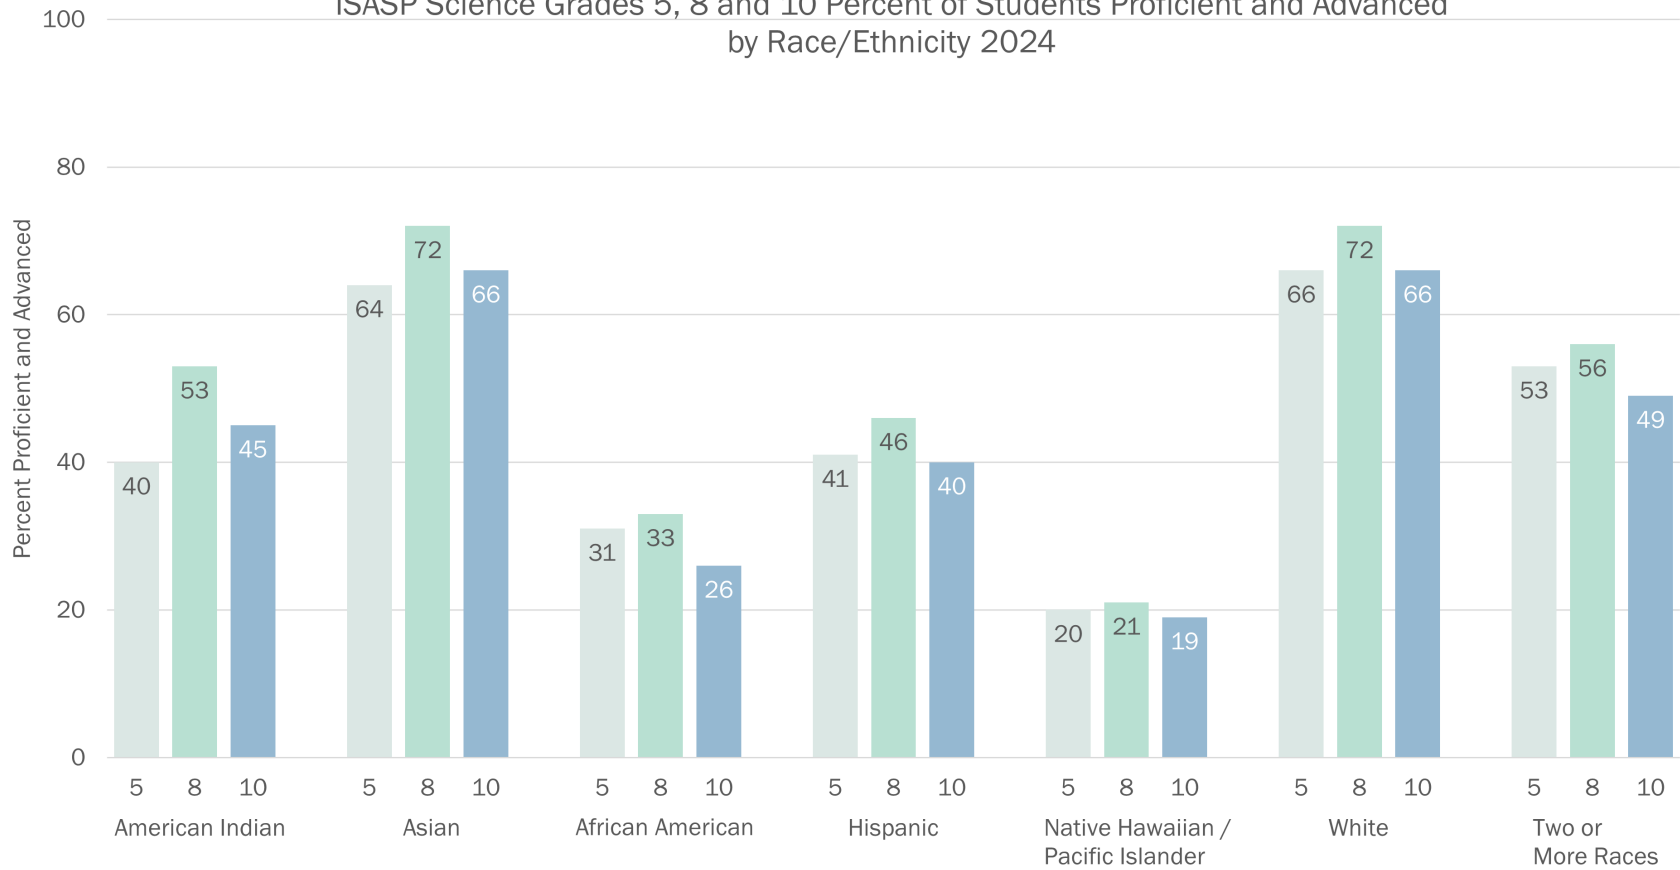

## Percent of Iowa Students Proficient and Advanced for Grades 9 to 11

- English Language Arts (ELA)

**Percent of Iowa Students Proficient and Advanced for Grades 9 to 11**

■ **Mathematics**

ISASP Science Grades 5, 8 and 10 Percent of Students Proficient and Advanced by Race/Ethnicity 2024