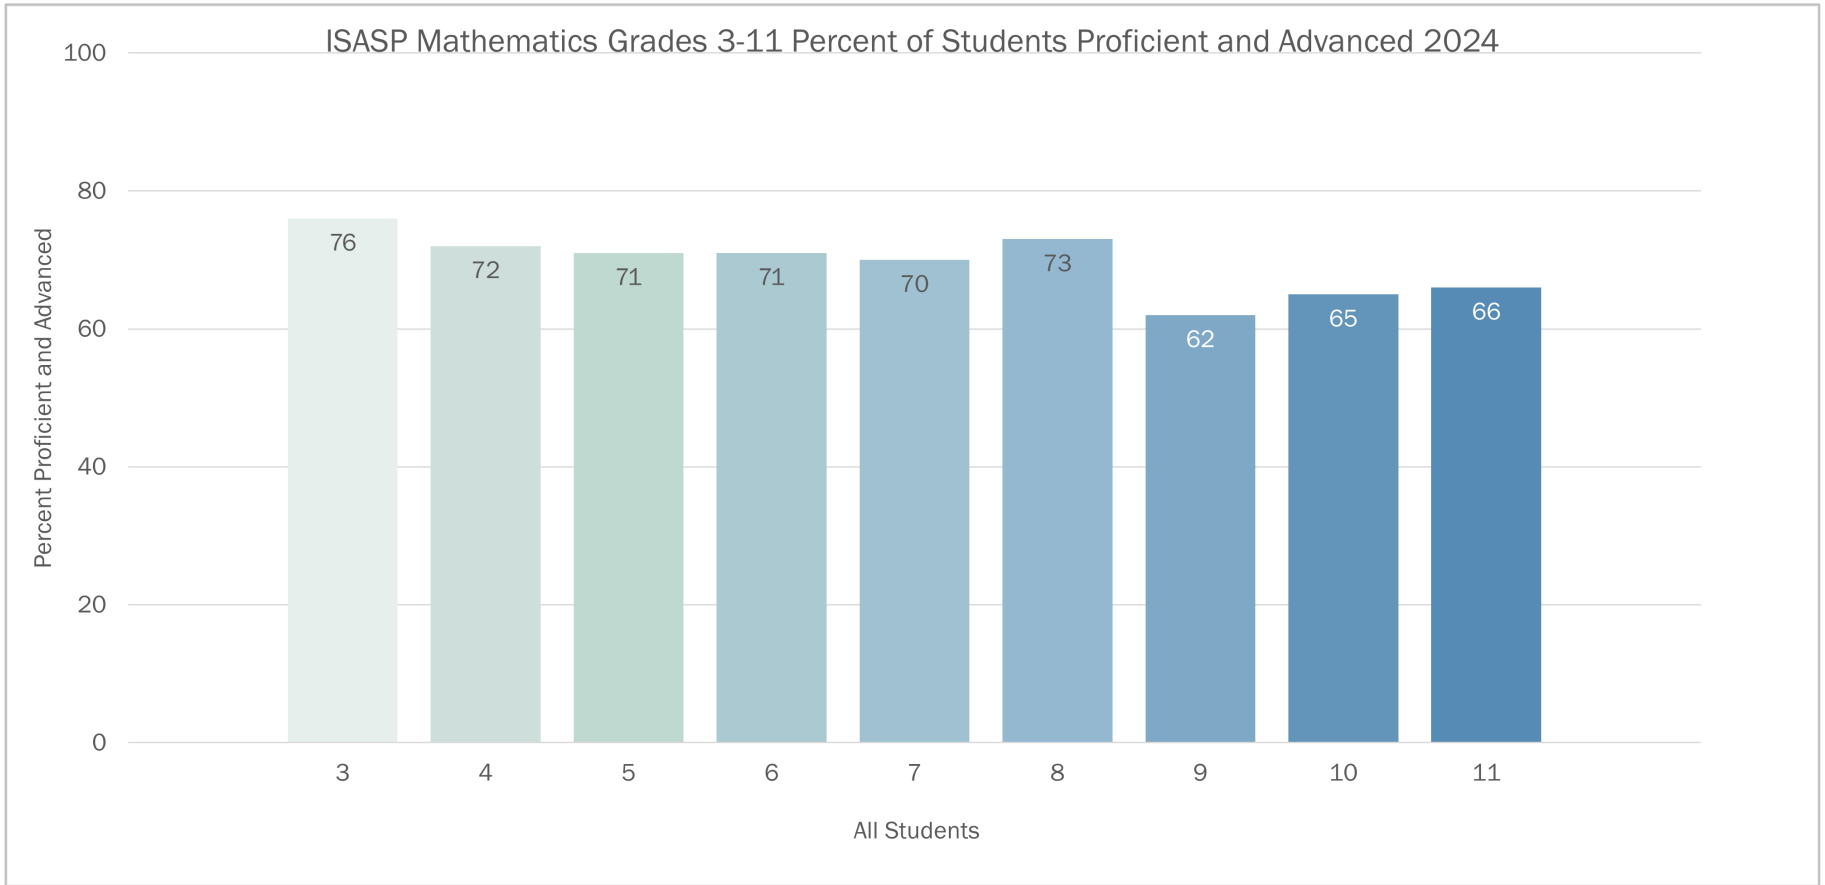

Percent of Iowa Students Proficient and Advanced for Grades 3 to 11

■ **Mathematics**